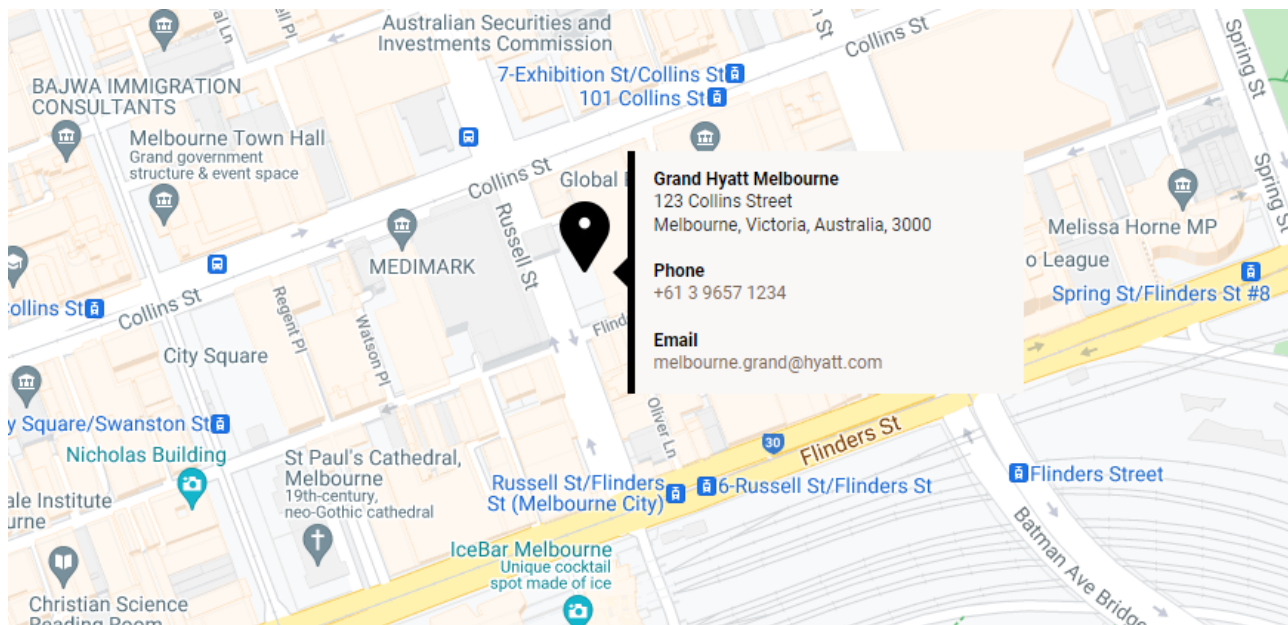

## Map, Parking + Transportation

Grand Hyatt Melbourne is ideally located in Melbourne's Central Business District, at the Paris end of Collins Street. Discover the world's most livable city and its surrounds, including Melbourne icons Federation Square, Flinders Street Railway Station and Bourke Street Mall. Melbourne's retail, fashion, dining and entertainment venues are all within walking distance. Tullamarine Domestic and International Airport is located just 23 kilometres from our hotel. Enjoy the convenience of exploring all Melbourne has to offer from our spectacular location.

Alternatively, the Grand Hotel Group offers undercover 24-hour, multi-level car parking conveniently located underneath the hotel. Access is via our Russell Street driveway or the car park entrance off Flinders Lane. The car park has a height restriction of 2.0 metres.

### TRANSPORTATION:

Tullamarine Domestic and International Airport (MEL) >> 23 kilometres  
Avalon Domestic Airport >> 55 kilometres  
Flinders Street Railway Station >> 500 m  
Southern Cross Station >> 2 kilometres

### PUBLIC TRANSPORT:

Tram Route 19 on Collins Street >> Access to Melbourne Zoo  
Tram Route 5 on Swanston Street >> Access to Old Melbourne Goal  
Tram Route 11 on Collins Street >> Access to Bourke Street Mall